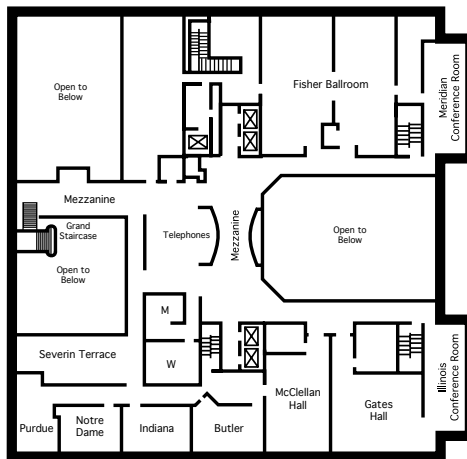

## MEETING SPACE SPECIFICATIONS

### OMNI SEVERIN HOTEL

40 W. Jackson Pl.  
 Indianapolis, IN 46225  
 Phone: 317-634-6664

Sleeping Rooms: 424  
 Meeting Rooms: 18  
 Square Footage of Meeting Rooms: 17,000

Mezzanine Level

Lower Level

Lobby Level