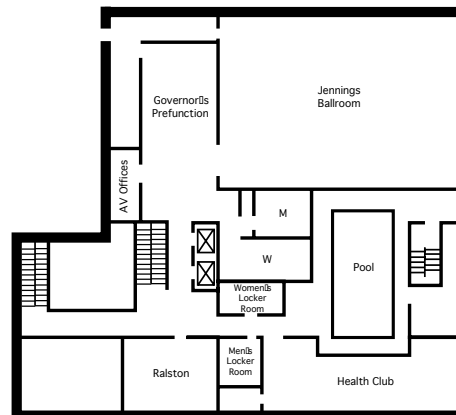

## MEETING SPACE SPECIFICATIONS

### OMNI SEVERIN HOTEL

40 W. Jackson Pl.  
 Indianapolis, IN 46225  
 Phone: 317-634-6664

Sleeping Rooms: 424  
 Meeting Rooms: 18  
 Square Footage of Meeting Rooms: 17,000

Mezzanine Level

Lower Level

Lobby Level