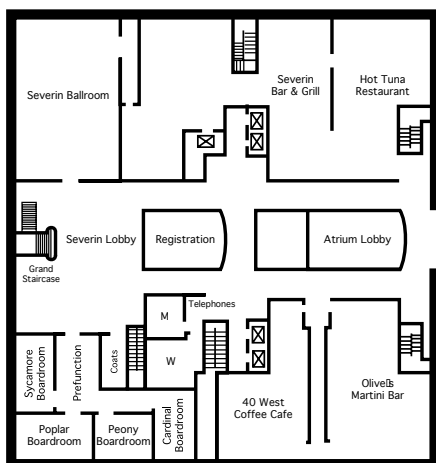

### OMNI SEVERIN HOTEL

40 W. Jackson Pl.  
 Indianapolis, IN 46225  
 Phone: 317-634-6664

Sleeping Rooms: 424  
 Meeting Rooms: 18  
 Square Footage of Meeting Rooms: 17,000

Mezzanine Level

Lower Level

Lobby Level