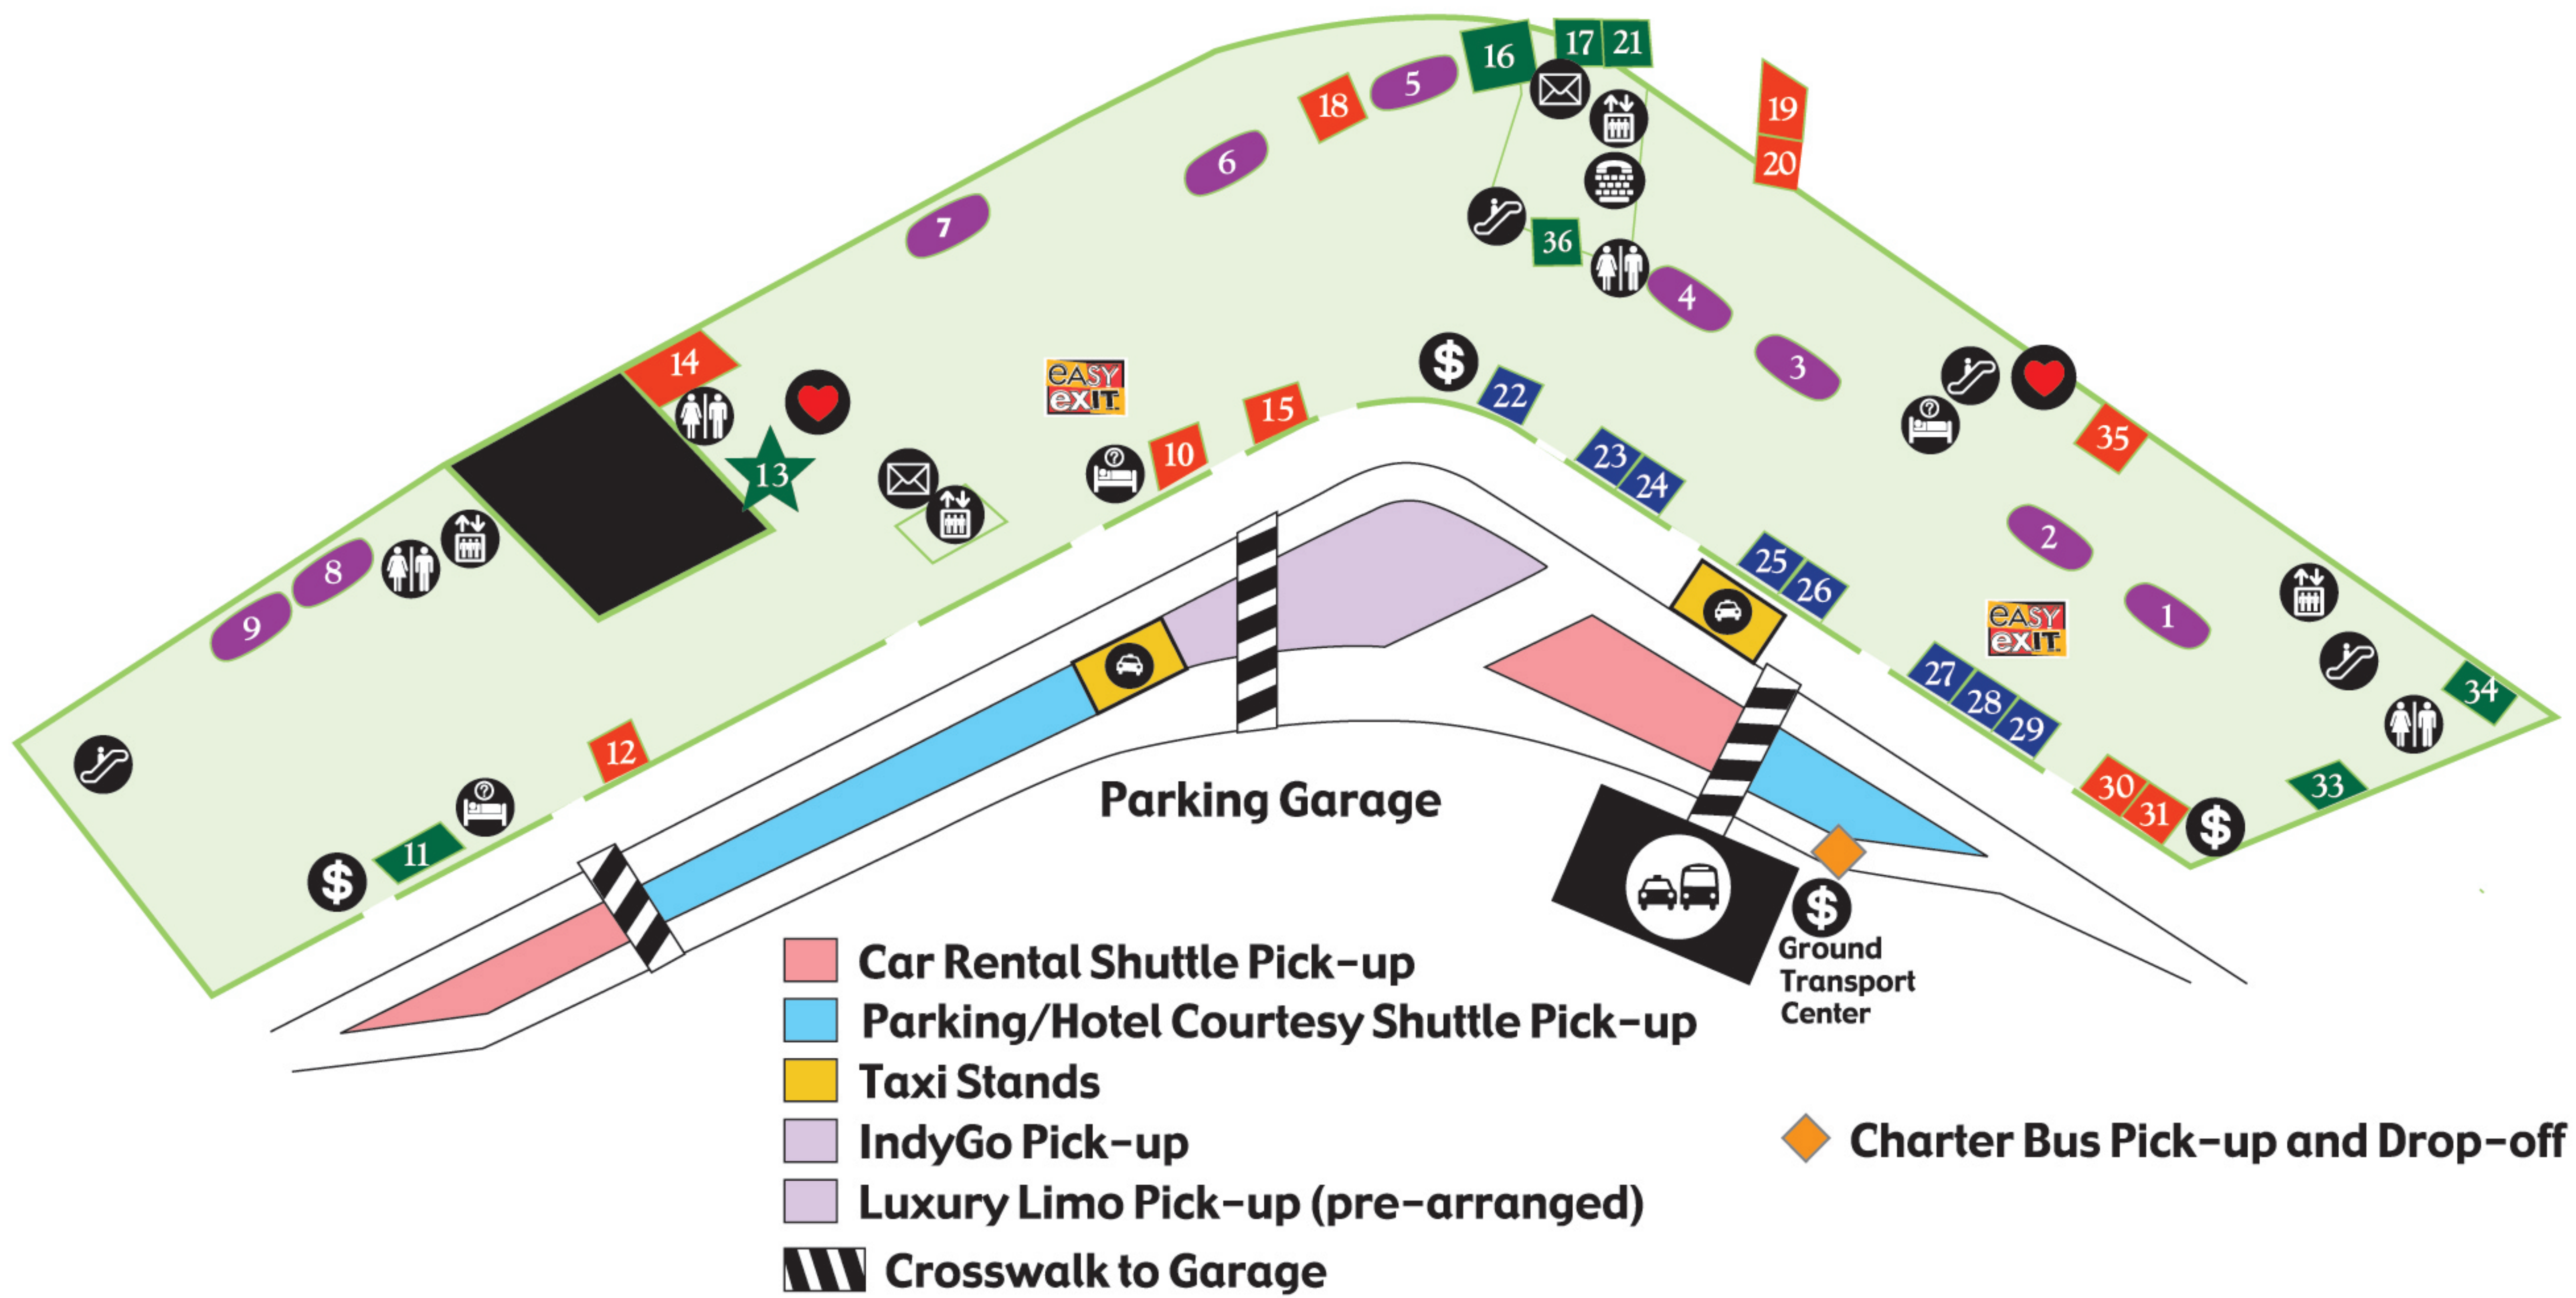

Indianapolis International Airport Directory

- Car Rental Shuttle Pick-up
- Parking/Hotel Courtesy Shuttle Pick-up
- Taxi Stands
- IndyGo Pick-up
- Luxury Limo Pick-up (pre-arranged)
- Crosswalk to Garage
- Charter Bus Pick-up and Drop-off

Lower Level

Airline	Baggage Claim	Office
Air Canada	5	15
Air Tran	7	14
American	3	19
Continental	4	20
Delta	6	10
Frontier	6	18
Midwest Connect	7	14
Northwest/ KLM	1 2	31
Southwest	3	35
United	5	15
US Airways	8 9	12

Car Rental Counter	
Alamo	28
Avis	27
Budget	24
Dollar	29
Enterprise	22
Hertz	25
National	26
Thrifty	23

Upper Level	
Administrative Offices	
Airline Gates	
Airline Ticket Counters	
ATMs/ Cash Machines	
Concourses A, B, C, D	
Fax/Copy/Notary Services	
Food and Beverage	
Guest Services	
Retail/Specialty Shops	
Security Checkpoints	
Smoking Lounge	

Legend	
	AED***
	ATM
	Elevators
	Escalators
	Ground Transport Center
	Hotel Information
	Guest Services
	Mailbox
	Restrooms
	Taxi Stand
	TTY

*** AED stands for Automated External Defibrillator. For public use in case of emergency.